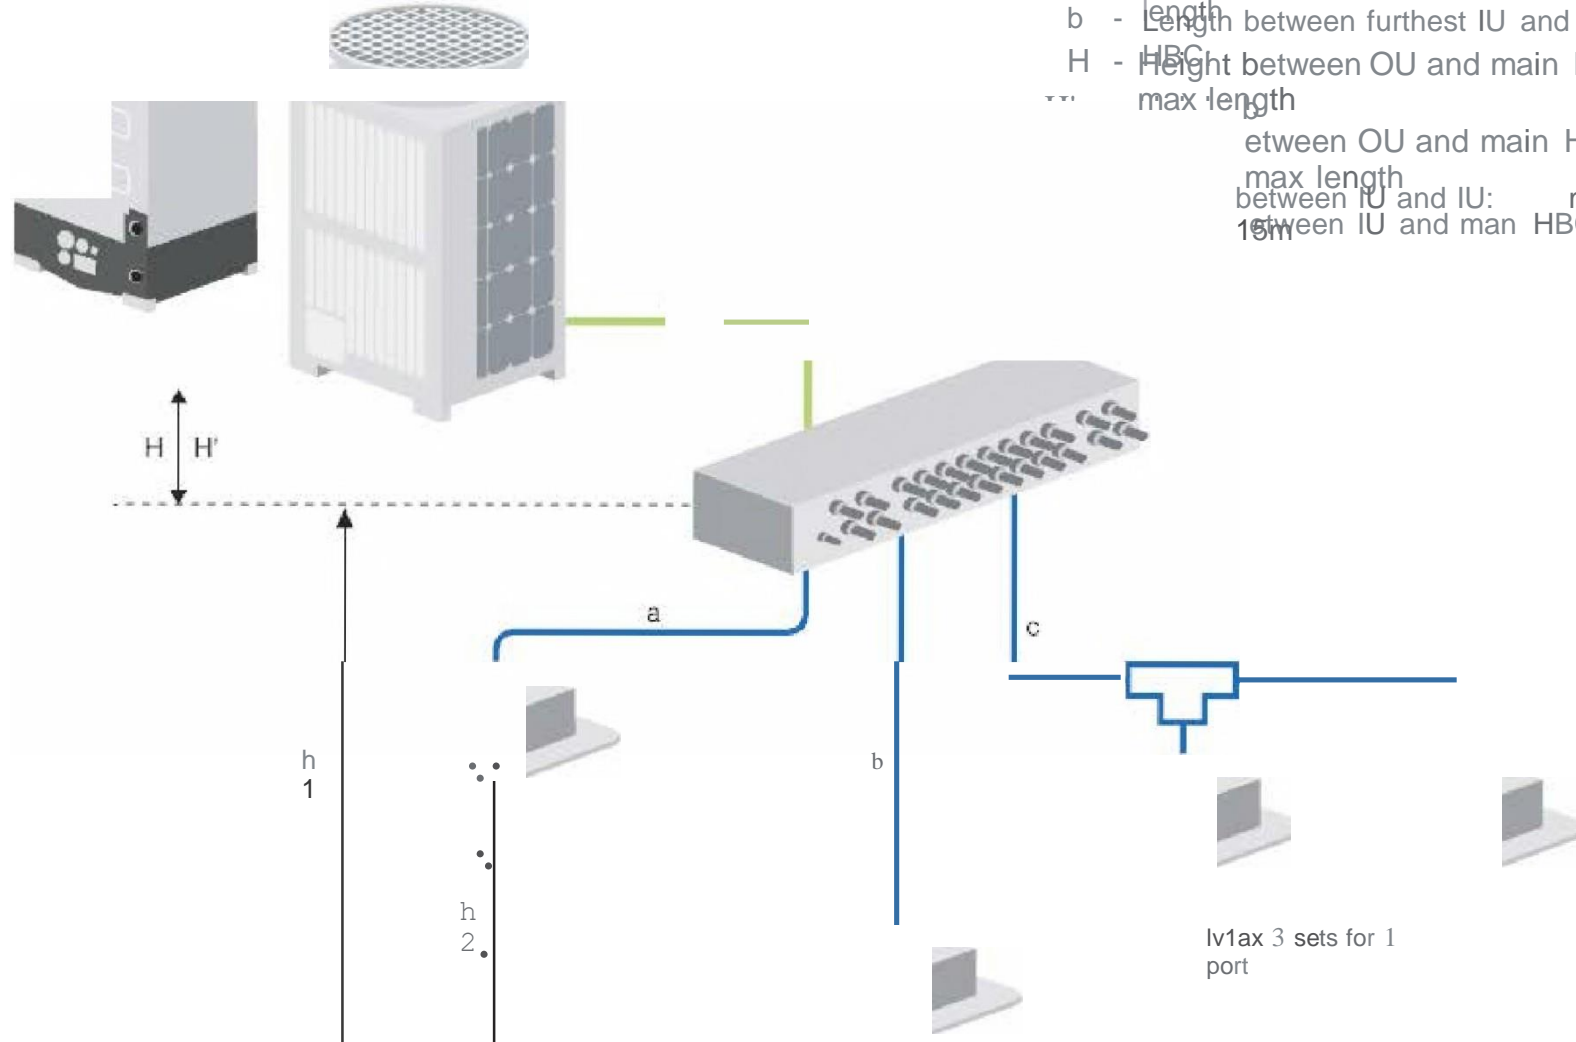

ELBAKLIMA

Adresa 1: Elbasan Kryqezimi I poliklinikes
Lagja Luigj Gurakuqi
Rruga 11 nentori. Tel: +355 44 818 818

www.elbaclima.com Cel: +355 68 90 94 025

Hybrid VRF

Authorized
dealer of

- A - Between OU and main HBC: 11 Om max
- b - Length between furthest IU and main HBC: 60m max length
- H - Height between OU and main HBC (OU above main HBC): 50m max length
- H' - Height between OU and main HBC (OU below main HBC): 40m max length
- between IU and IU: max length
- between IU and man HBC: 15m max length

IVR
F

— Refrigerant

— Water

V Tpiece