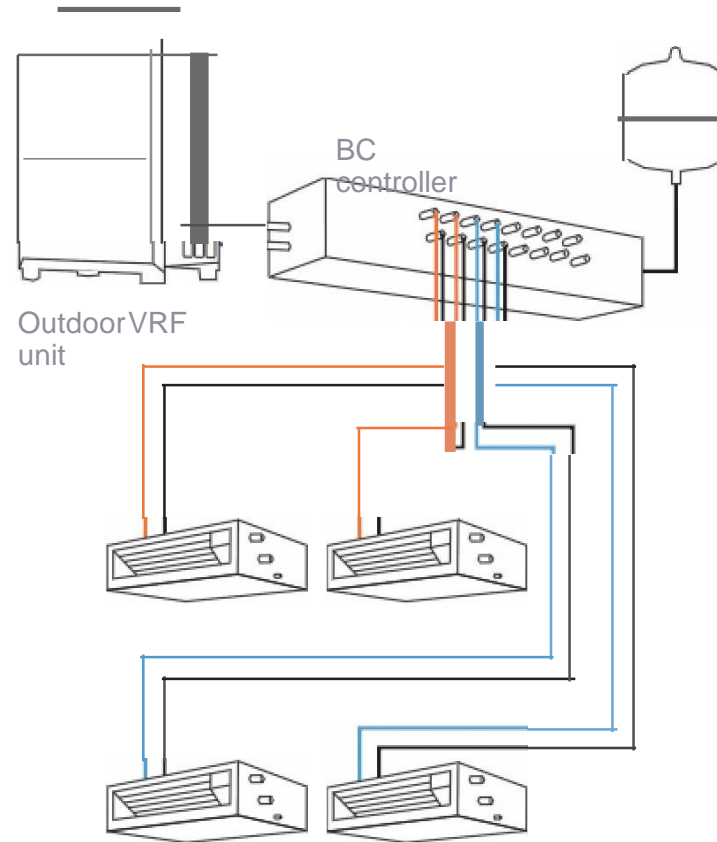

## COMPARISON BETWEEN CONNECTION-POINTS

Traditional hydronic 4-pipe  
system

HVRF 2-pipe  
system

- Cold water
- Hot water
- Refrigerant
- Return pipes

~32 HybridVR  
| F

**ELBAKLIMA**

Adresa 1: Elbasan Kryqezimi I poliklinikes  
Lagja Luigj Gurakuqi  
Rruga 11 nentori. Tel: +355 44 818 818