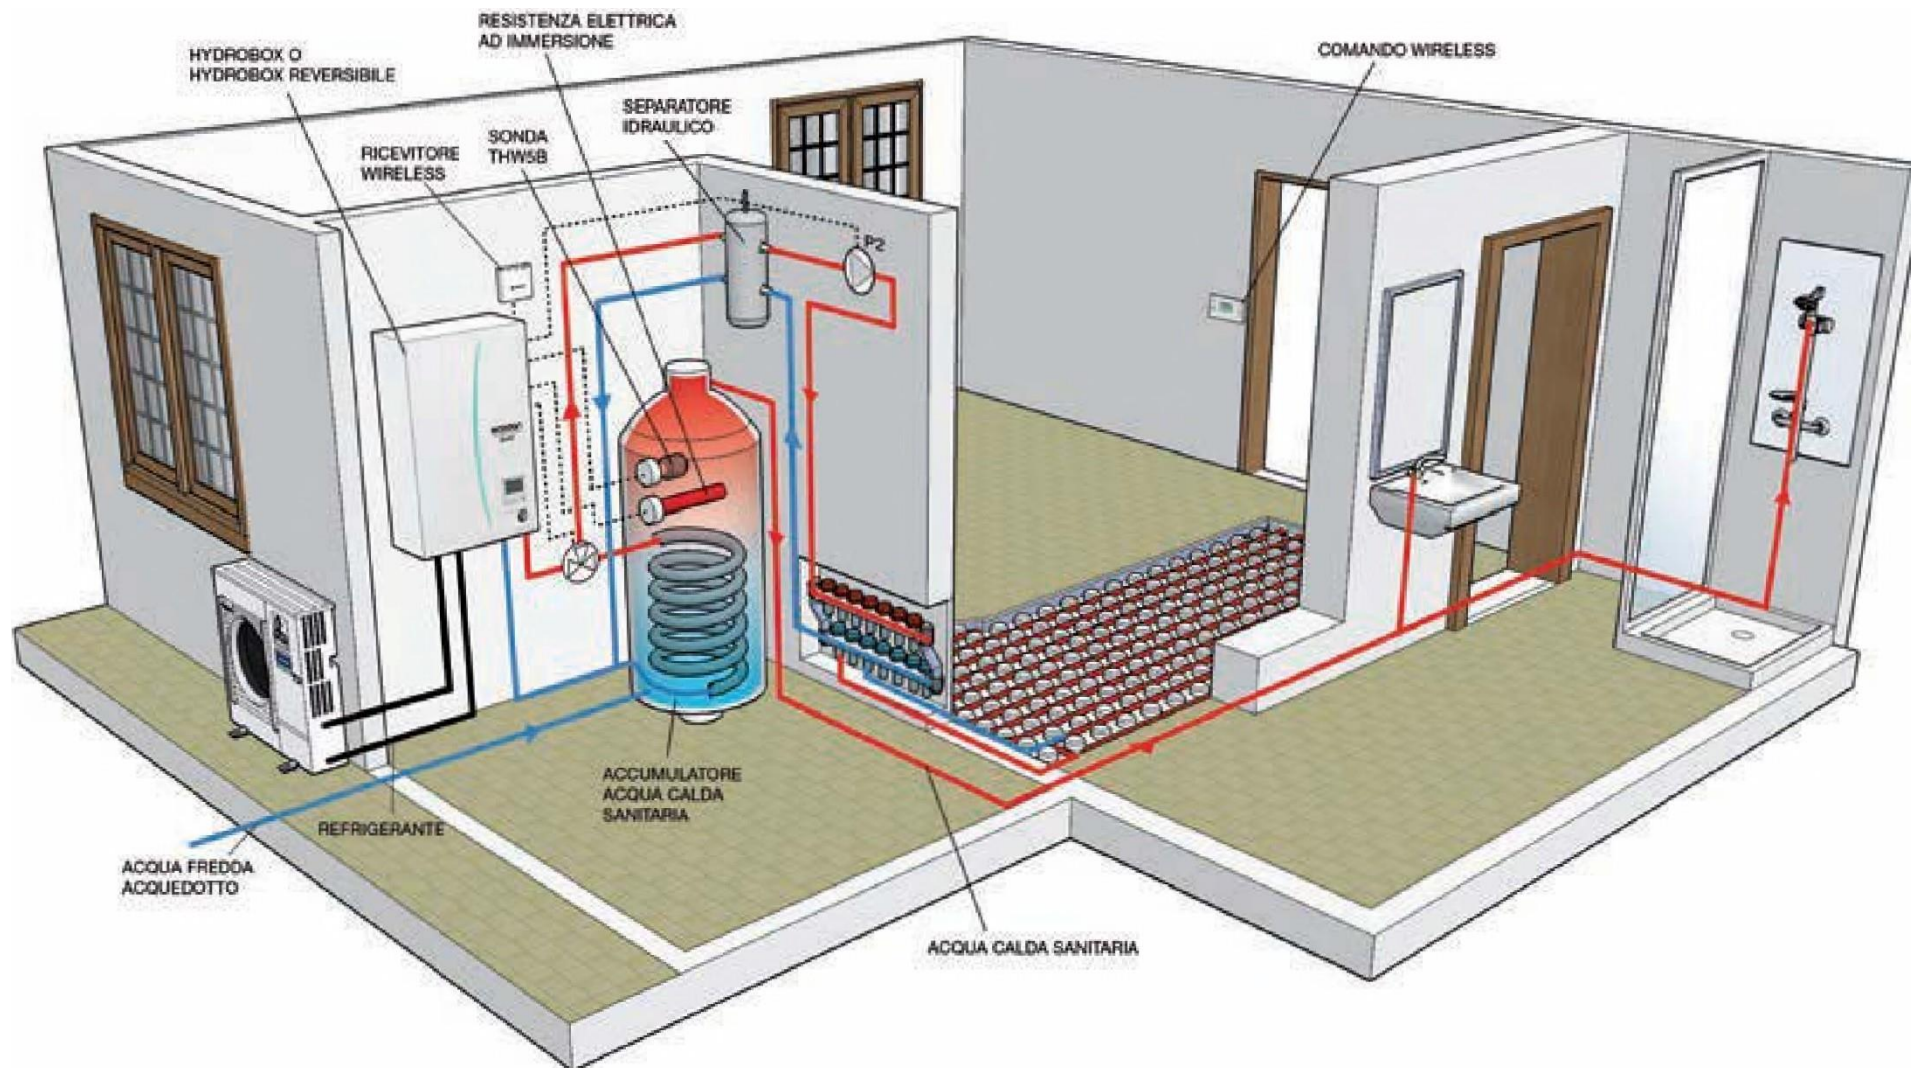

ELBAKLIMA

Adresa 1: Elbasan Kryqezimi I poliklinikes
Lagja Luigj Gurakuqi
Rruga 11 nentori. Tel: +355 44 818 818

www.elbaclima.com Cel: +355 68 90 94 025

ecodan
Renev-o--- Heating Technology

Authorized
dealer of

**MITSUBISHI
ELECTRIC**
LIVING ENVIRONMENTAL SYSTEMS