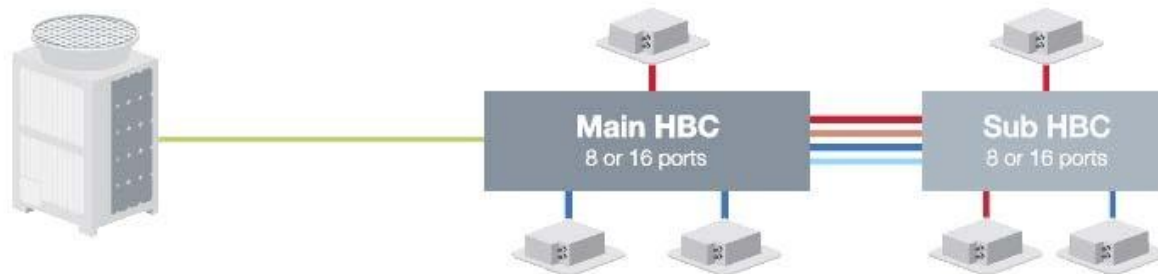

ELBAKLIMA

Adresa 1: Elbasan Kryqezimi I poliklinikes
Lagja Luigj Gurakuqi
Rruga 11 nentori. Tel: +355 44 818 818

www.elbaclima.com Cel: +355 68 90 94 025

Hybrid VRF

Authorized
dealer of

R32 | HybridVRF

P200-250