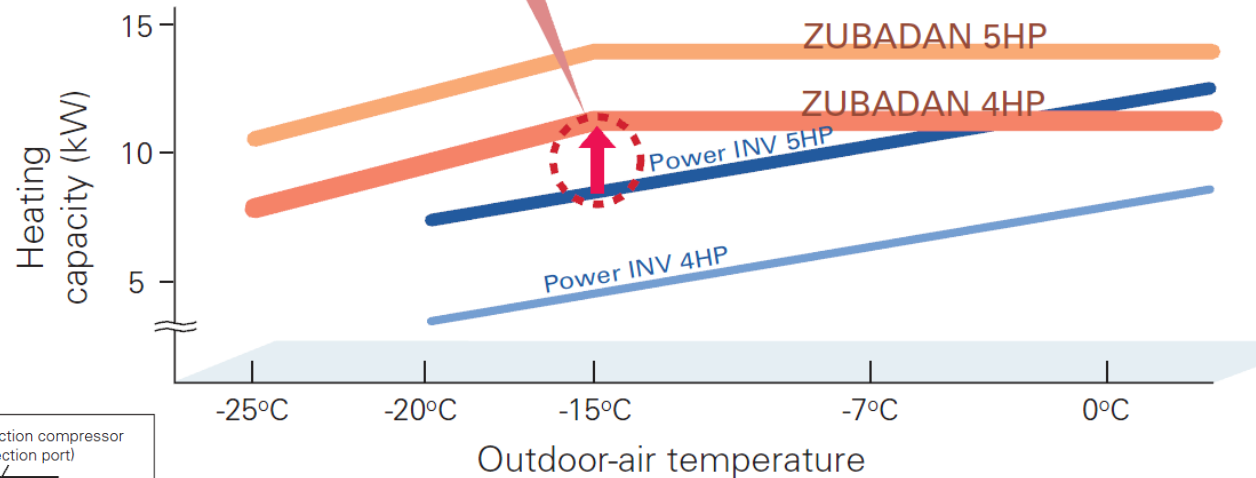

## Linja tregtare Per zona te ftohta Hyper – heating - ZUBADAN

R410A

PUHZ-SHW112VHA (-BS)  
PUHZ-SHW112/140YHA (-BS)

Flash Injection Circuit

ZUBADAN

Approx. 30% higher than model one size larger  
(example of 4HP model)