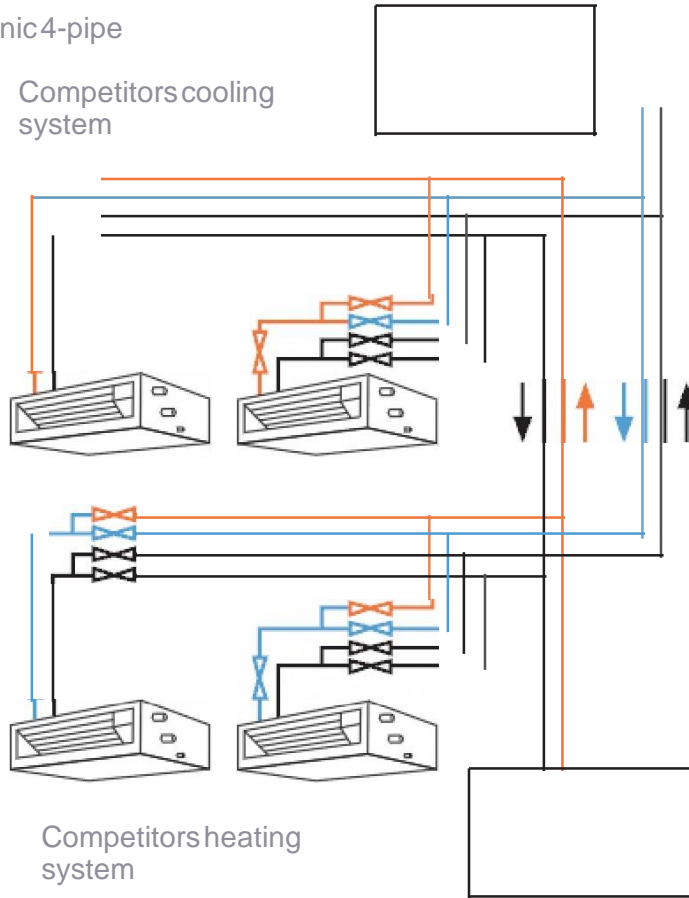

## COMPARISON BETWEEN CONNECTION-POINTS

Traditional hydronic 4-pipe  
system

HVRF 2-pipe  
system

- Cold water
- Hot water
- Refrigerant
- Return pipes

~32 HybridVR  
| F

**ELBAKLIMA**

Adresa 1: Elbasan Kryqezimi I poliklinikes  
Lagja Luigj Gurakuqi  
Rruga 11 nentori. Tel: +355 44 818 818