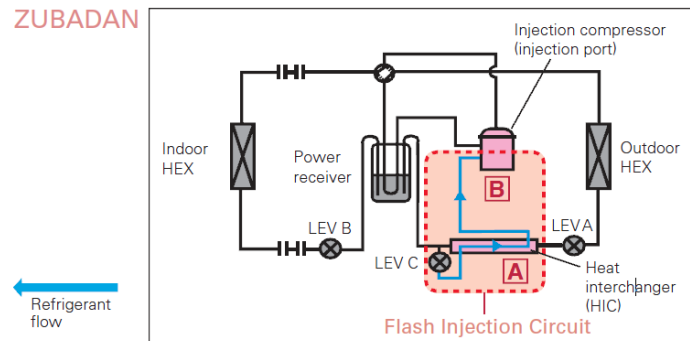

## Linja tregtare Per zona te ftohta Hyper – heating - ZUBADAN

R410A

PUHZ-SHW112VHA (-BS)  
PUHZ-SHW112/140YHA (-BS)

Flash Injection Circuit

ZUBADAN

Approx. 30% higher than model one size larger  
(example of 4HP model)