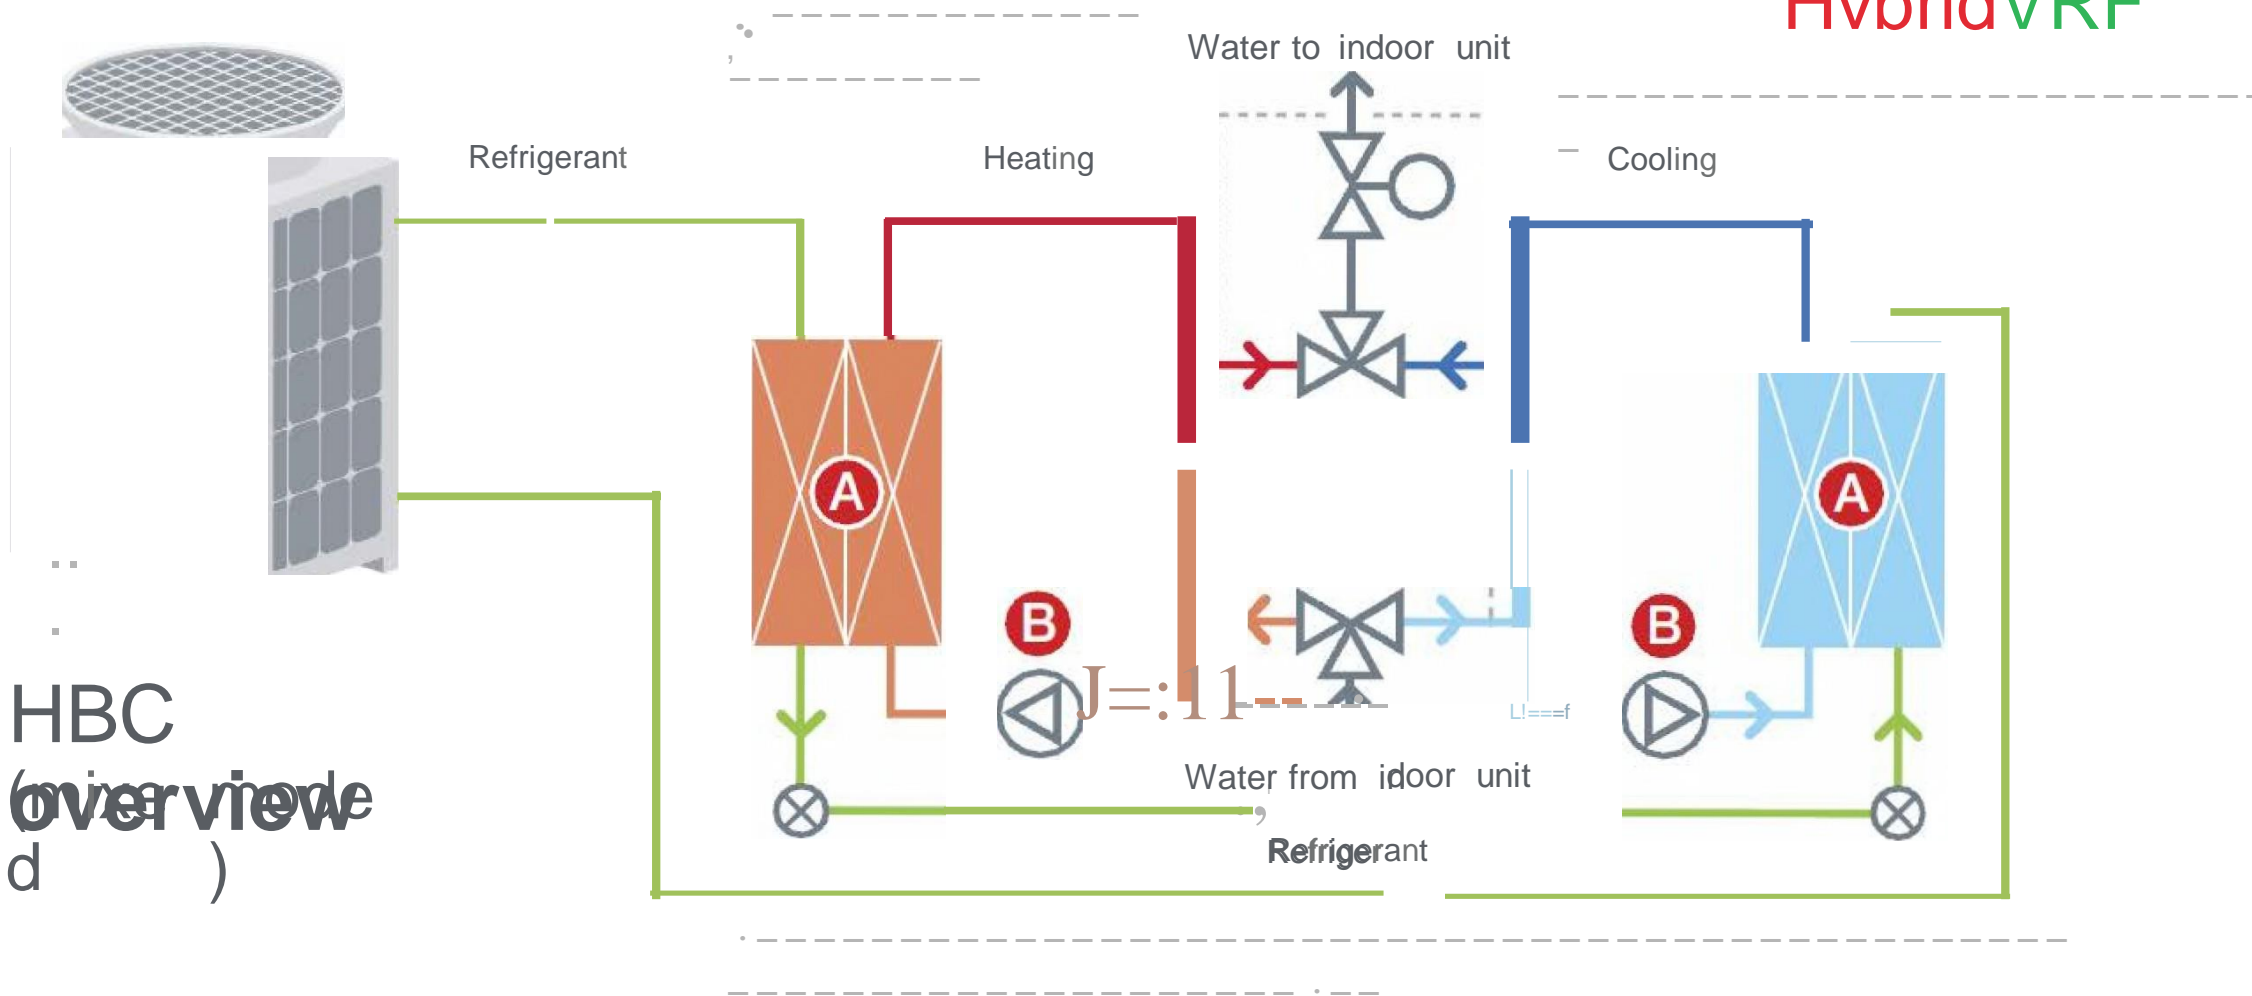

ELBAKLIMA

Adresa 1: Elbasan Kryqezimi I poliklinikes
Lagja Luigj Gurakuqi
Rruga 11 nentori. Tel: +355 44 818 818

www.elbaclima.com Cel: +355 68 90 94 025

Hybrid VRF

Authorized
dealer of

~32 I
Hybrid VRF

HBC
(overview
d)